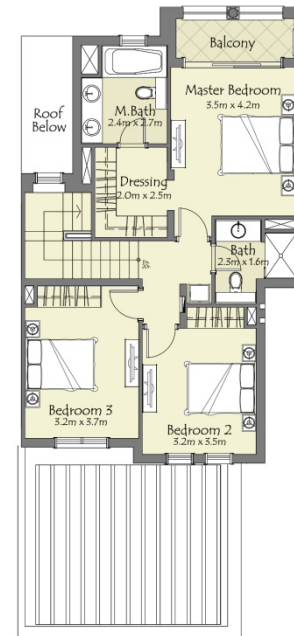

# 3 Bedroom + Maid Semi Detached

GROUND LEVEL

FIRST LEVEL

Area: **2,271 sq. ft.**

GROUND LEVEL

FIRST LEVEL

Area: **1,936 sq. ft.**