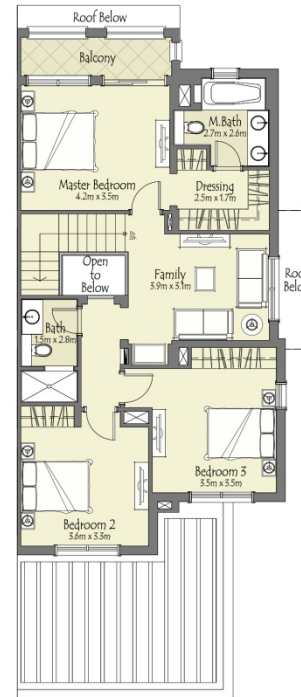

# 3 Bedroom + Maid Semi Detached

GROUND LEVEL

FIRST LEVEL

Area: **2,271 sq. ft.**

GROUND LEVEL

FIRST LEVEL

Area: **1,936 sq. ft.**